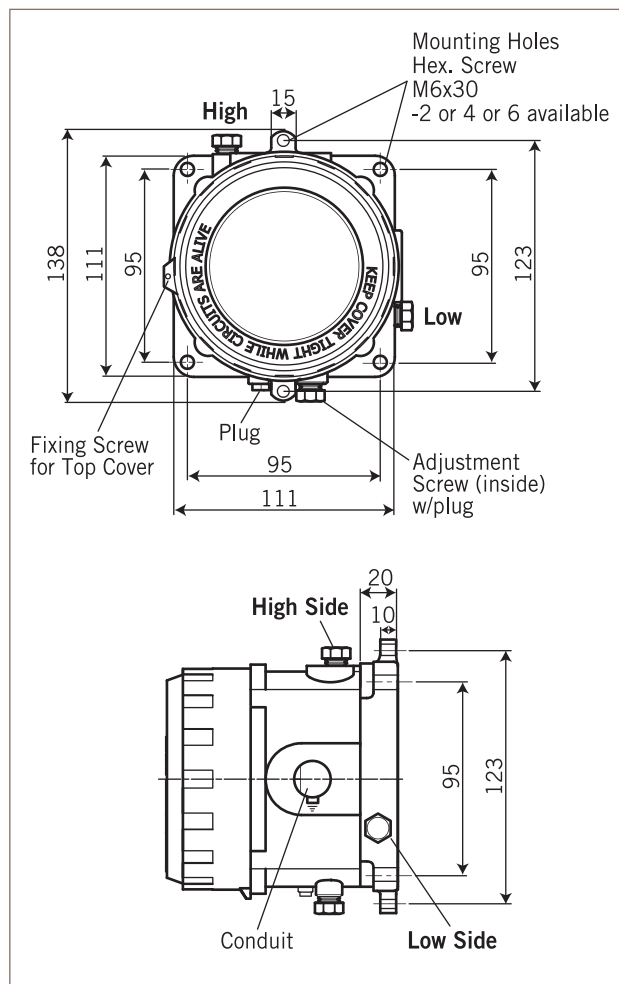

Technical Data

- Switch Data:** SPDT 15A @125, 250, 480VAC, 60Hz. Resistive 1/8 HP @125VAC; 1/4 HP @250VAC, 60Hz
- Housing Material:** Die cast aluminum alloy with positive electrode
- Pressure Element:** Silica gel diaphragm
- Process Materials:** Wetted parts are all in SS316
- Set Point Adjustment:** Screw type on top of housing c/w plug
- Mounting Type:** Diaphragm in vertical position
- Conduit Connection:** 1/2" and 3/4" NPT Female available
- Process Connection:** High & Low side 1/4" NPT Female, and 1/4" PT or G1/4" thread available
- Pressure Limit:** Surge 0.7 Bar
- Temperature Limit:** -40~140°F (-40~60°C)
- Weight:** approx. 1.9 Kg

Dimensions-mm

Approvals:

Switches with UL & CSA Recognized and File No. E12252.

Range Selection Table

Inch of Water ("W.C.):

Code	Adjustable Range	Dead Band	Continuous/Surge
01W	0.1~0.25" W.C	0.04 / 0.07" W.C	0.12 Bar / 0.7 Bar
02W	0.15~1.8" W.C	0.1 / 0.2" W.C	0.12 Bar / 0.7 Bar
03W	0.4~2.5" W.C	0.15 / 0.3" W.C	0.12 Bar / 0.7 Bar
04W	0.8~4" W.C	0.2 / 0.4" W.C	0.12 Bar / 0.7 Bar
05W	3~11" W.C	0.4 / 0.5" W.C	0.12 Bar / 0.7 Bar

Ordering Information

DPS2300X	Code	Range	Code	Wetted Parts Material	Code	Process Connection (High & Low Side)	Code	Conduit Connection	Code	Switch Form
	01W	0.1~0.25" W.C.	A	SS316	1	1/4" NPT Female	E	1/2" NPT Female, standard	1	One SPDT
	02W	0.15~1.8" W.C.			2	1/4" PT Female	F	3/4" NPT Female		
	03W	0.4~2.5" W.C.			3	G1/4" Female	O	Option		
	04W	0.8~4" W.C.			O	Option				
	05W	3~11" W.C.								
<div style="display: flex; justify-content: space-between; align-items: center;"> DPS2300X </div>										
Complete Ordering Code										